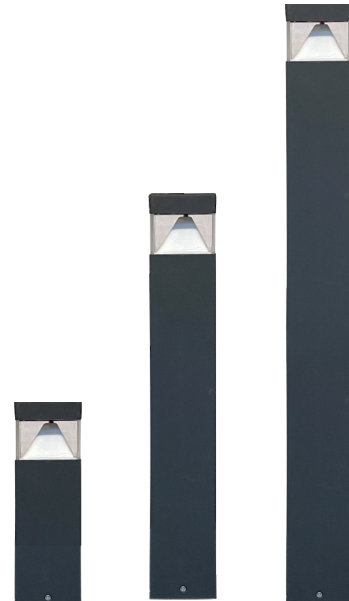

# Bollard Lights

**MODEL : TRIFRM**

Watts	Dia Size	Height
12W	100mm	300/600/900mm

BODY: CAST ALUMINIUM

**MODEL : SQFRM**

Watts	Dia Size	Height
12W	95 X 95mm	300/600/900mm

BODY: CAST ALUMINIUM

**MODEL : TREE**

Watts	Dia Size	Height
12W	Ø60 X 150mm	300/600/900mm

BODY: G.I. POLE & ALUMINIUM

**MODEL : PYRAMID**

Watts	Dia Size	Height
20W	Ø75 X 180mm	300/600/900mm

BODY: ALUMINIUM

Led: CREE/BRIDGELUX; Driver: BIS/PHILIPS;  
CCT: WW/NW/CW; IP Rating: IP65

BODY: ALUMINIUM

**MODEL : BENT**

Watts	Dia Size	Height
12W	100 X 45mm	600/900mm

BODY: ALUMINIUM

Led: CREE/BRIDGELUX; Driver: BIS/PHILIPS;  
CCT: WW/NW/CW; IP Rating: IP65

**MODEL : RDPYR**

Watts	Dia Size	Height
12W	85mm	300/550/850mm

**BODY: ALUMINIUM**

**MODEL : SQPYR**

Watts	Dia Size	Height
12W	85 X 85mm	300/550/850mm

**BODY: ALUMINIUM**

**MODEL : RBL**

Base	Dia Size	Height
B22	75mm	300/600/900mm

**BODY: ALUMINIUM**

**MODEL : SBL**