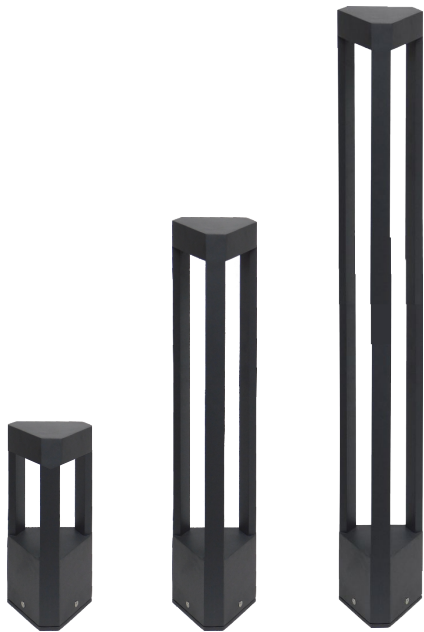

# Bollard Lights

**MODEL : TRIFRM**

Watts	Dia Size	Height
12W	100mm	300/600/900mm

BODY: CAST ALUMINIUM

**MODEL : SQFRM**

Watts	Dia Size	Height
12W	95 X 95mm	300/600/900mm

BODY: CAST ALUMINIUM

**MODEL : TREE**

Watts	Dia Size	Height
12W	Ø60 X 150mm	300/600/900mm

BODY: G.I. POLE & ALUMINIUM

**MODEL : PYRAMID**

Watts	Dia Size	Height
20W	Ø75 X 180mm	300/600/900mm

BODY: ALUMINIUM

Led: CREE/BRIDGELUX; Driver: BIS/PHILIPS;  
CCT: WW/NW/CW; IP Rating: IP65

**MODEL : SQBL**

Base	Dia Size	Height
B22	225mm X 225mm	450/600/900mm

BODY: ALUMINIUM

**MODEL : RDBL**

Base	Dia Size	Height
B22	200mm	450/600/900mm

BODY: ALUMINIUM

**MODEL : OVAL**

Base	Dia Size	Height
B22	175mm	450/600/900mm

**BODY: ALUMINIUM**

**MODEL : SQPYR**

Watts	Dia Size	Height
12W	85 X 85mm	300/550/850mm

**BODY: ALUMINIUM**

**MODEL : RBL**

Base	Dia Size	Height
B22	75mm	300/600/900mm

**BODY: ALUMINIUM**

**MODEL : SBL**