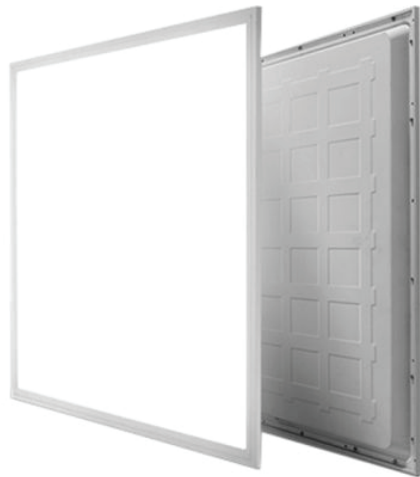

## Concealed

Watts	Outer	Cutout
8W	120mm	100mm
15W	170mm	150mm
22W	220mm	200mm
30W	300mm	285mm

BODY : ALUMINIUM DIE-CASTED  
CCT : WW/NW/CW/3in1

MODEL : RPL

MODEL : SPL

MODEL : RSFPL

MODEL : SSFPL

## Surface

Watts	Outer	Height
8W	100mm	32mm
15W	155mm	32mm
22W	195mm	32mm
30W	300mm	45mm

BODY : ALUMINIUM DIE-CASTED  
CCT : WW/NW/CW/3in1

## 1x4 Edgelit

Watts	Outer	Cutout
40W	1195 X 295mm	1175 X 275mm

BODY : MS  
CCT : WW/NW/CW