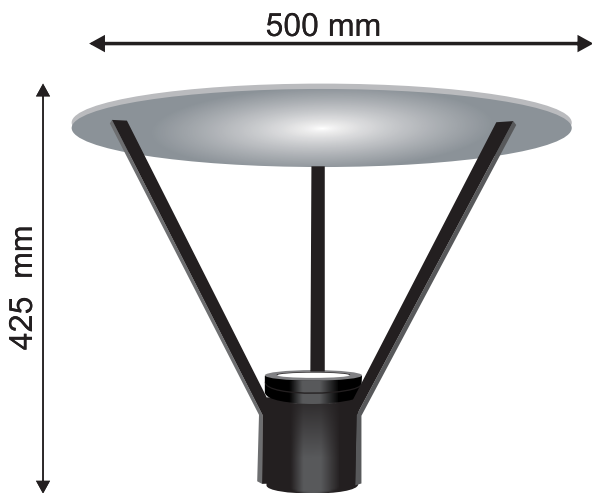

Post Top Lights

MODEL : 1PTL

Watts	Lumens	Dia Size
50/100W	6000/12000Lumens	60/75mm

MODEL : 2PTL

Watts	Lumens	Dia Size
50W	6000Lumens	60mm

**Led: BRIDGELUX/OSRAM; CCT: WW/NW/CW
Body: ALUMINIUM**

MODEL : 3PTL

Watts	Lumens	Dia Size
36W	4320Lumens	60mm

MODEL : 4PTL

Watts	Lumens	Dia Size
36W	4320Lumens	75mm

**Led: BRIDGELUX/OSRAM; CCT: WW/NW/CW
Body: ALUMINIUM & MS**

Post Top Lights

MODEL : 5PTL

Watts	Lumens	Dia Size
50W	6000Lumens	60mm

MODEL : 6PTL

Watts	Lumens	Dia Size
50W	6000Lumens	60mm

MODEL : 7PTL

Watts	Lumens	Dia Size
50/100W	6000/12000Lumens	38mm

MODEL : 8PTL

Watts	Lumens	Dia Size
50W	6000Lumens	38mm

**Led: BRIDGELUX/OSRAM; CCT: WW/NW/CW
Body: ALUMINIUM**

MODEL : 9PTL

Watts	Lumens	Dia Size
50W	6000Lumens	60mm

MODEL : 10PTL

Watts	Lumens	Dia Size
50W	6000Lumens	60mm

MODEL : 11PTL

Watts	Lumens	Dia Size
36W	4320Lumens	60mm

MODEL : 12PTL

Watts	Lumens	Dia Size
50W	6000Lumens	75mm