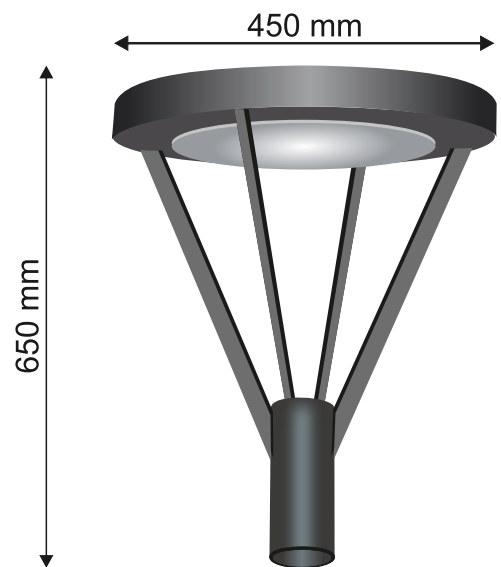

Post Top Lights

MODEL : 1PTL

Watts	Lumens	Dia Size
50/100W	6000/12000Lumens	60/75mm

MODEL : 2PTL

Watts	Lumens	Dia Size
50W	6000Lumens	60mm

**Led: BRIDGELUX/OSRAM; CCT: WW/NW/CW
Body: ALUMINIUM**

MODEL : 3PTL

Watts	Lumens	Dia Size
36W	4320Lumens	60mm

MODEL : 4PTL

Watts	Lumens	Dia Size
36W	4320Lumens	75mm

**Led: BRIDGELUX/OSRAM; CCT: WW/NW/CW
Body: ALUMINIUM & MS**

Post Top Lights

MODEL : 5PTL

Watts	Lumens	Dia Size
50W	6000Lumens	60mm

MODEL : 6PTL

Watts	Lumens	Dia Size
50W	6000Lumens	60mm

MODEL : 7PTL

Watts	Lumens	Dia Size
50/100W	6000/12000Lumens	38mm

MODEL : 8PTL

Watts	Lumens	Dia Size
50W	6000Lumens	38mm

**Led: BRIDGELUX/OSRAM; CCT: WW/NW/CW
Body: ALUMINIUM**

MODEL : 9PTL

Watts	Lumens	Dia Size
50W	6000Lumens	60mm

MODEL : 10PTL

Watts	Lumens	Dia Size
50W	6000Lumens	60mm

MODEL : 11PTL

Watts	Lumens	Dia Size
36W	4320Lumens	60mm

MODEL : 12PTL

Watts	Lumens	Dia Size
50W	6000Lumens	75mm