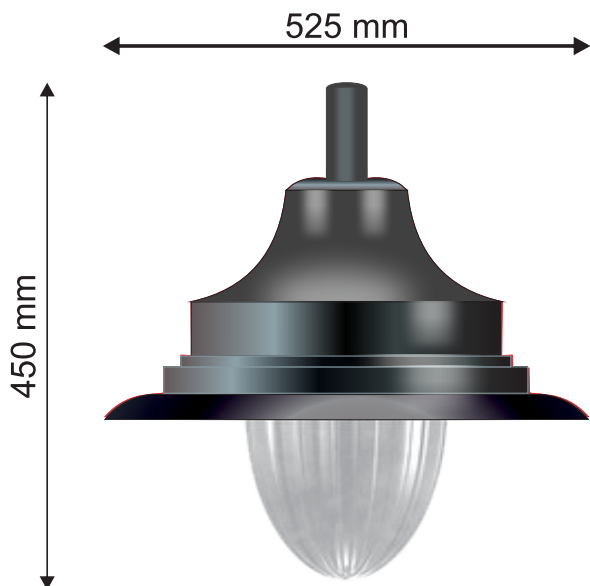

Post Top Lights

MODEL : 1PTL

Watts	Lumens	Dia Size
50/100W	6000/12000Lumens	60/75mm

MODEL : 2PTL

Watts	Lumens	Dia Size
50W	6000Lumens	60mm

**Led: BRIDGELUX/OSRAM; CCT: WW/NW/CW
Body: ALUMINIUM**

MODEL : 3PTL

Watts	Lumens	Dia Size
36W	4320Lumens	60mm

MODEL : 4PTL

Watts	Lumens	Dia Size
36W	4320Lumens	75mm

**Led: BRIDGELUX/OSRAM; CCT: WW/NW/CW
Body: ALUMINIUM & MS**

Post Top Lights

MODEL : 5PTL

Watts	Lumens	Dia Size
50W	6000Lumens	60mm

MODEL : 6PTL

Watts	Lumens	Dia Size
50W	6000Lumens	60mm

MODEL : 7PTL

Watts	Lumens	Dia Size
50/100W	6000/12000Lumens	38mm

MODEL : 8PTL

Watts	Lumens	Dia Size
50W	6000Lumens	38mm

**Led: BRIDGELUX/OSRAM; CCT: WW/NW/CW
Body: ALUMINIUM**

MODEL : 9PTL

Watts	Lumens	Dia Size
50W	6000Lumens	60mm

MODEL : 10PTL

Watts	Lumens	Dia Size
50W	6000Lumens	60mm

MODEL : 11PTL

Watts	Lumens	Dia Size
36W	4320Lumens	60mm

MODEL : 12PTL

Watts	Lumens	Dia Size
50W	6000Lumens	75mm