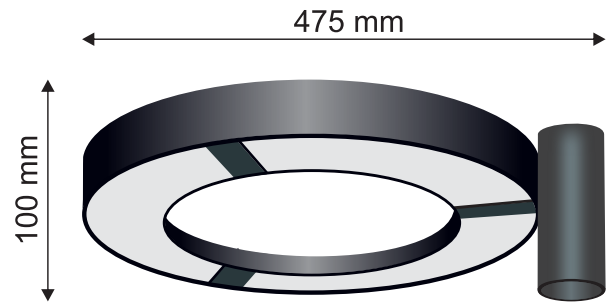

Post Top Lights

MODEL : 1PTL

Watts	Lumens	Dia Size
50/100W	6000/12000Lumens	60/75mm

MODEL : 2PTL

Watts	Lumens	Dia Size
50W	6000Lumens	60mm

**Led: BRIDGELUX/OSRAM; CCT: WW/NW/CW
Body: ALUMINIUM**

MODEL : 3PTL

Watts	Lumens	Dia Size
36W	4320Lumens	60mm

MODEL : 4PTL

Watts	Lumens	Dia Size
36W	4320Lumens	75mm

**Led: BRIDGELUX/OSRAM; CCT: WW/NW/CW
Body: ALUMINIUM & MS**

Post Top Lights

MODEL : 5PTL

Watts	Lumens	Dia Size
50W	6000Lumens	60mm

MODEL : 6PTL

Watts	Lumens	Dia Size
50W	6000Lumens	60mm

MODEL : 7PTL

Watts	Lumens	Dia Size
50/100W	6000/12000Lumens	38mm

MODEL : 8PTL

Watts	Lumens	Dia Size
50W	6000Lumens	38mm

**Led: BRIDGELUX/OSRAM; CCT: WW/NW/CW
Body: ALUMINIUM**

MODEL : 9PTL

Watts	Lumens	Dia Size
50W	6000Lumens	60mm

MODEL : 10PTL

Watts	Lumens	Dia Size
50W	6000Lumens	60mm

MODEL : 11PTL

Watts	Lumens	Dia Size
36W	4320Lumens	60mm

MODEL : 12PTL

Watts	Lumens	Dia Size
50W	6000Lumens	75mm