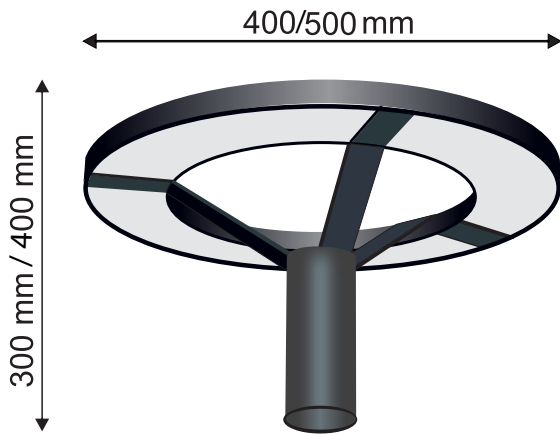

Post Top Lights

MODEL : 1PTL

Watts	Lumens	Dia Size
50/100W	6000/12000Lumens	60/75mm

MODEL : 2PTL

Watts	Lumens	Dia Size
50W	6000Lumens	60mm

**Led: BRIDGELUX/OSRAM; CCT: WW/NW/CW
Body: ALUMINIUM**

MODEL : 3PTL

Watts	Lumens	Dia Size
36W	4320Lumens	60mm

MODEL : 4PTL

Watts	Lumens	Dia Size
36W	4320Lumens	75mm

**Led: BRIDGELUX/OSRAM; CCT: WW/NW/CW
Body: ALUMINIUM & MS**

Post Top Lights

MODEL : 5PTL

Watts	Lumens	Dia Size
50W	6000Lumens	60mm

MODEL : 6PTL

Watts	Lumens	Dia Size
50W	6000Lumens	60mm

MODEL : 7PTL

Watts	Lumens	Dia Size
50/100W	6000/12000Lumens	38mm

MODEL : 8PTL

Watts	Lumens	Dia Size
50W	6000Lumens	38mm

**Led: BRIDGELUX/OSRAM; CCT: WW/NW/CW
Body: ALUMINIUM**

MODEL : 9PTL

Watts	Lumens	Dia Size
50W	6000Lumens	60mm

MODEL : 10PTL

Watts	Lumens	Dia Size
50W	6000Lumens	60mm

MODEL : 11PTL

Watts	Lumens	Dia Size
36W	4320Lumens	60mm

MODEL : 12PTL

Watts	Lumens	Dia Size
50W	6000Lumens	75mm