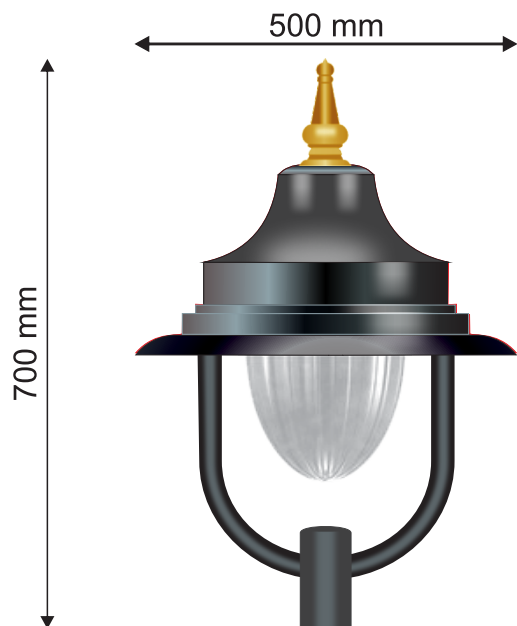

Post Top Lights

MODEL : 1PTL

Watts	Lumens	Dia Size
50/100W	6000/12000Lumens	60/75mm

MODEL : 2PTL

Watts	Lumens	Dia Size
50W	6000Lumens	60mm

**Led: BRIDGELUX/OSRAM; CCT: WW/NW/CW
Body: ALUMINIUM**

MODEL : 3PTL

Watts	Lumens	Dia Size
36W	4320Lumens	60mm

MODEL : 4PTL

Watts	Lumens	Dia Size
36W	4320Lumens	75mm

**Led: BRIDGELUX/OSRAM; CCT: WW/NW/CW
Body: ALUMINIUM & MS**

Post Top Lights

MODEL : 5PTL

Watts	Lumens	Dia Size
50W	6000Lumens	60mm

MODEL : 6PTL

Watts	Lumens	Dia Size
50W	6000Lumens	60mm

MODEL : 7PTL

Watts	Lumens	Dia Size
50/100W	6000/12000Lumens	38mm

MODEL : 8PTL

Watts	Lumens	Dia Size
50W	6000Lumens	38mm

**Led: BRIDGELUX/OSRAM; CCT: WW/NW/CW
Body: ALUMINIUM**

MODEL : 9PTL

Watts	Lumens	Dia Size
50W	6000Lumens	60mm

MODEL : 10PTL

Watts	Lumens	Dia Size
50W	6000Lumens	60mm

MODEL : 11PTL

Watts	Lumens	Dia Size
36W	4320Lumens	60mm

MODEL : 12PTL

Watts	Lumens	Dia Size
50W	6000Lumens	75mm