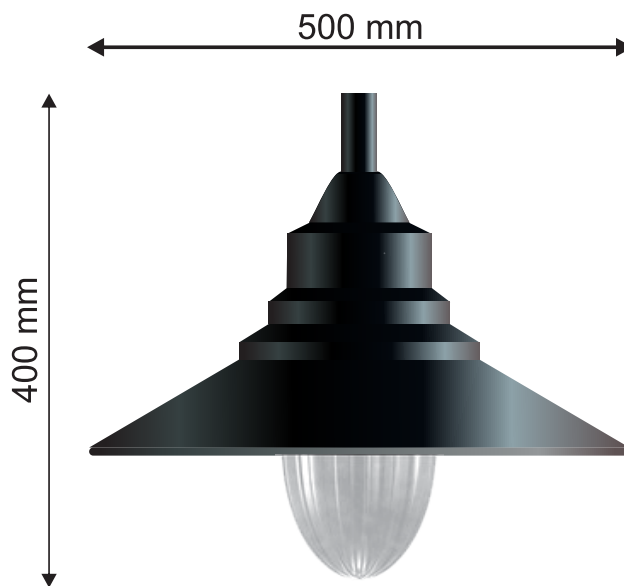

Post Top Lights

MODEL : 1PTL

Watts	Lumens	Dia Size
50/100W	6000/12000Lumens	60/75mm

MODEL : 2PTL

Watts	Lumens	Dia Size
50W	6000Lumens	60mm

**Led: BRIDGELUX/OSRAM; CCT: WW/NW/CW
Body: ALUMINIUM**

MODEL : 3PTL

Watts	Lumens	Dia Size
36W	4320Lumens	60mm

MODEL : 4PTL

Watts	Lumens	Dia Size
36W	4320Lumens	75mm

**Led: BRIDGELUX/OSRAM; CCT: WW/NW/CW
Body: ALUMINIUM & MS**

Post Top Lights

MODEL : 5PTL

Watts	Lumens	Dia Size
50W	6000Lumens	60mm

MODEL : 6PTL

Watts	Lumens	Dia Size
50W	6000Lumens	60mm

MODEL : 7PTL

Watts	Lumens	Dia Size
50/100W	6000/12000Lumens	38mm

MODEL : 8PTL

Watts	Lumens	Dia Size
50W	6000Lumens	38mm

**Led: BRIDGELUX/OSRAM; CCT: WW/NW/CW
Body: ALUMINIUM**

MODEL : 9PTL

Watts	Lumens	Dia Size
50W	6000Lumens	60mm

MODEL : 10PTL

Watts	Lumens	Dia Size
50W	6000Lumens	60mm

MODEL : 11PTL

Watts	Lumens	Dia Size
36W	4320Lumens	60mm

MODEL : 12PTL

Watts	Lumens	Dia Size
50W	6000Lumens	75mm