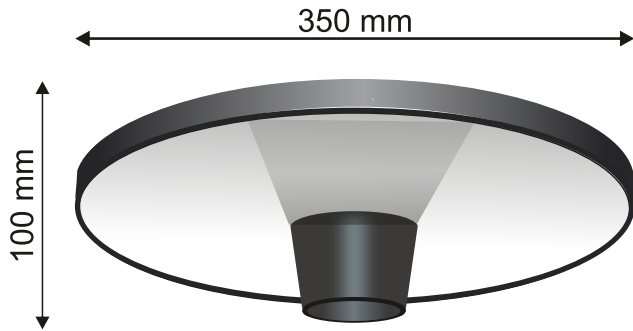

Post Top Lights

MODEL : 1PTL

Watts	Lumens	Dia Size
50/100W	6000/12000Lumens	60/75mm

MODEL : 2PTL

Watts	Lumens	Dia Size
50W	6000Lumens	60mm

**Led: BRIDGELUX/OSRAM; CCT: WW/NW/CW
Body: ALUMINIUM**

MODEL : 3PTL

Watts	Lumens	Dia Size
36W	4320Lumens	60mm

MODEL : 4PTL

Watts	Lumens	Dia Size
36W	4320Lumens	75mm

**Led: BRIDGELUX/OSRAM; CCT: WW/NW/CW
Body: ALUMINIUM & MS**

Post Top Lights

MODEL : 5PTL

Watts	Lumens	Dia Size
50W	6000Lumens	60mm

MODEL : 6PTL

Watts	Lumens	Dia Size
50W	6000Lumens	60mm

MODEL : 7PTL

Watts	Lumens	Dia Size
50/100W	6000/12000Lumens	38mm

MODEL : 8PTL

Watts	Lumens	Dia Size
50W	6000Lumens	38mm

**Led: BRIDGELUX/OSRAM; CCT: WW/NW/CW
Body: ALUMINIUM**

MODEL : 9PTL

Watts	Lumens	Dia Size
50W	6000Lumens	60mm

MODEL : 10PTL

Watts	Lumens	Dia Size
50W	6000Lumens	60mm

MODEL : 11PTL

Watts	Lumens	Dia Size
36W	4320Lumens	60mm

MODEL : 12PTL

Watts	Lumens	Dia Size
50W	6000Lumens	75mm