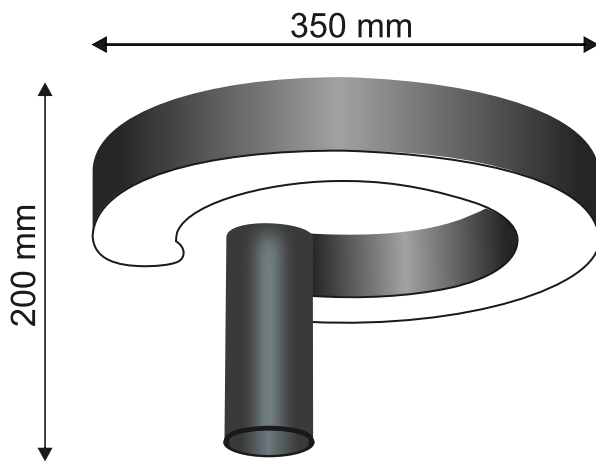

Post Top Lights

MODEL : 1PTL

Watts	Lumens	Dia Size
50/100W	6000/12000Lumens	60/75mm

MODEL : 2PTL

Watts	Lumens	Dia Size
50W	6000Lumens	60mm

**Led: BRIDGELUX/OSRAM; CCT: WW/NW/CW
Body: ALUMINIUM**

MODEL : 3PTL

Watts	Lumens	Dia Size
36W	4320Lumens	60mm

MODEL : 4PTL

Watts	Lumens	Dia Size
36W	4320Lumens	75mm

**Led: BRIDGELUX/OSRAM; CCT: WW/NW/CW
Body: ALUMINIUM & MS**

Post Top Lights

MODEL : 5PTL

Watts	Lumens	Dia Size
50W	6000Lumens	60mm

MODEL : 6PTL

Watts	Lumens	Dia Size
50W	6000Lumens	60mm

MODEL : 7PTL

Watts	Lumens	Dia Size
50/100W	6000/12000Lumens	38mm

MODEL : 8PTL

Watts	Lumens	Dia Size
50W	6000Lumens	38mm

**Led: BRIDGELUX/OSRAM; CCT: WW/NW/CW
Body: ALUMINIUM**

MODEL : 9PTL

Watts	Lumens	Dia Size
50W	6000Lumens	60mm

MODEL : 10PTL

Watts	Lumens	Dia Size
50W	6000Lumens	60mm

MODEL : 11PTL

Watts	Lumens	Dia Size
36W	4320Lumens	60mm

MODEL : 12PTL

Watts	Lumens	Dia Size
50W	6000Lumens	75mm