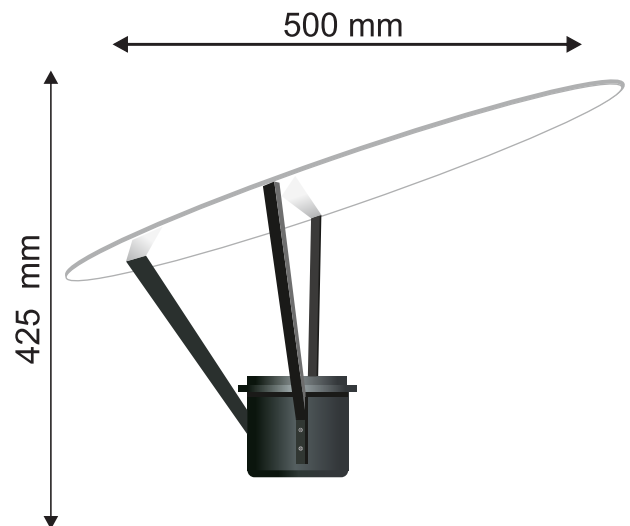

Post Top Lights

MODEL : 1PTL

Watts	Lumens	Dia Size
50/100W	6000/12000Lumens	60/75mm

MODEL : 2PTL

Watts	Lumens	Dia Size
50W	6000Lumens	60mm

**Led: BRIDGELUX/OSRAM; CCT: WW/NW/CW
Body: ALUMINIUM**

MODEL : 3PTL

Watts	Lumens	Dia Size
36W	4320Lumens	60mm

MODEL : 4PTL

Watts	Lumens	Dia Size
36W	4320Lumens	75mm

**Led: BRIDGELUX/OSRAM; CCT: WW/NW/CW
Body: ALUMINIUM & MS**

Post Top Lights

MODEL : 5PTL

Watts	Lumens	Dia Size
50W	6000Lumens	60mm

MODEL : 6PTL

Watts	Lumens	Dia Size
50W	6000Lumens	60mm

MODEL : 7PTL

Watts	Lumens	Dia Size
50/100W	6000/12000Lumens	38mm

MODEL : 8PTL

Watts	Lumens	Dia Size
50W	6000Lumens	38mm

**Led: BRIDGELUX/OSRAM; CCT: WW/NW/CW
Body: ALUMINIUM**

MODEL : 9PTL

Watts	Lumens	Dia Size
50W	6000Lumens	60mm

MODEL : 10PTL

Watts	Lumens	Dia Size
50W	6000Lumens	60mm

MODEL : 11PTL

Watts	Lumens	Dia Size
36W	4320Lumens	60mm

MODEL : 12PTL

Watts	Lumens	Dia Size
50W	6000Lumens	75mm