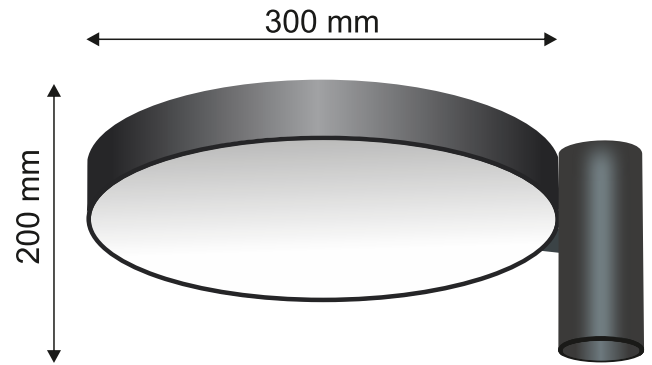

Post Top Lights

MODEL : 1PTL

Watts	Lumens	Dia Size
50/100W	6000/12000Lumens	60/75mm

MODEL : 2PTL

Watts	Lumens	Dia Size
50W	6000Lumens	60mm

**Led: BRIDGELUX/OSRAM; CCT: WW/NW/CW
Body: ALUMINIUM**

MODEL : 3PTL

Watts	Lumens	Dia Size
36W	4320Lumens	60mm

MODEL : 4PTL

Watts	Lumens	Dia Size
36W	4320Lumens	75mm

**Led: BRIDGELUX/OSRAM; CCT: WW/NW/CW
Body: ALUMINIUM & MS**

Post Top Lights

MODEL : 5PTL

Watts	Lumens	Dia Size
50W	6000Lumens	60mm

MODEL : 6PTL

Watts	Lumens	Dia Size
50W	6000Lumens	60mm

MODEL : 7PTL

Watts	Lumens	Dia Size
50/100W	6000/12000Lumens	38mm

MODEL : 8PTL

Watts	Lumens	Dia Size
50W	6000Lumens	38mm

**Led: BRIDGELUX/OSRAM; CCT: WW/NW/CW
Body: ALUMINIUM**

MODEL : 9PTL

Watts	Lumens	Dia Size
50W	6000Lumens	60mm

MODEL : 10PTL

Watts	Lumens	Dia Size
50W	6000Lumens	60mm

MODEL : 11PTL

Watts	Lumens	Dia Size
36W	4320Lumens	60mm

MODEL : 12PTL

Watts	Lumens	Dia Size
50W	6000Lumens	75mm