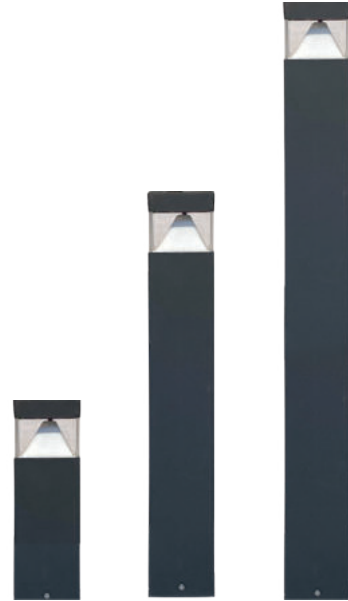

MODEL : SQPYR

Watts	Dia Size	Height
12W	85 X 85mm	300/550/850mm

BODY: ALUMINIUM