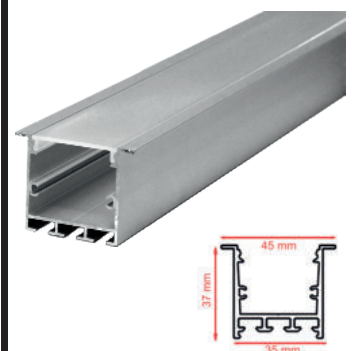

# Profile Lights

MODEL: 17mm SURFACE

MODEL: 17mm CONCEALED

MODEL: 16mm CORNER

MODEL: 10mm SURFACE

MODEL: 10mm CONCEALED

MODEL: 35mm SURFACE

MODEL: 35mm CONCEALED