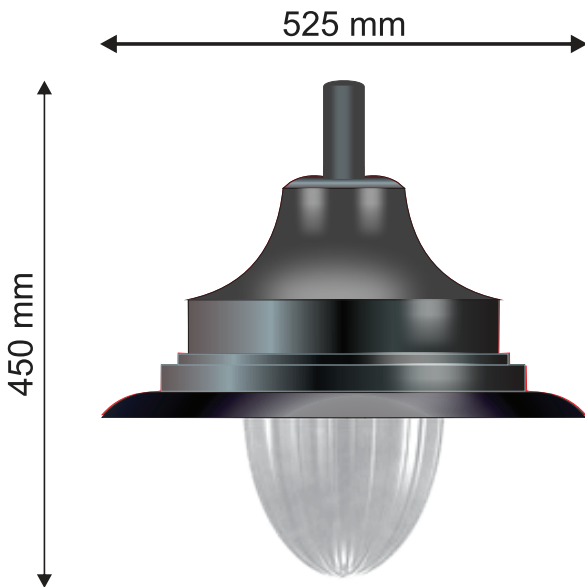

# Post Top Lights

**MODEL : 1PTL**

Watts	Lumens	Dia Size
50/100W	6000/12000Lumens	60/75mm

**MODEL : 2PTL**

Watts	Lumens	Dia Size
50W	6000Lumens	60mm

**Led: BRIDGELUX/OSRAM; CCT: WW/NW/CW  
Body: ALUMINIUM**

**MODEL : 3PTL**

Watts	Lumens	Dia Size
36W	4320Lumens	60mm

**MODEL : 4PTL**

Watts	Lumens	Dia Size
36W	4320Lumens	75mm

**Led: BRIDGELUX/OSRAM; CCT: WW/NW/CW  
Body: ALUMINIUM & MS**

**MODEL : 5PTL**

Watts	Lumens	Dia Size
50W	6000Lumens	60mm

**MODEL : 6PTL**

Watts	Lumens	Dia Size
50W	6000Lumens	60mm

**MODEL : 7PTL**

Watts	Lumens	Dia Size
50/100W	6000/12000Lumens	38mm

**MODEL : 8PTL**

Watts	Lumens	Dia Size
50W	6000Lumens	38mm

**Led: BRIDGELUX/OSRAM; CCT: WW/NW/CW  
Body: ALUMINIUM**

**MODEL : 9PTL**

Watts	Lumens	Dia Size
50W	6000Lumens	60mm

**MODEL : 10PTL**

Watts	Lumens	Dia Size
50W	6000Lumens	60mm

**MODEL : 11PTL**

Watts	Lumens	Dia Size
36W	4320Lumens	60mm

**MODEL : 12PTL**

Watts	Lumens	Dia Size
50W	6000Lumens	75mm