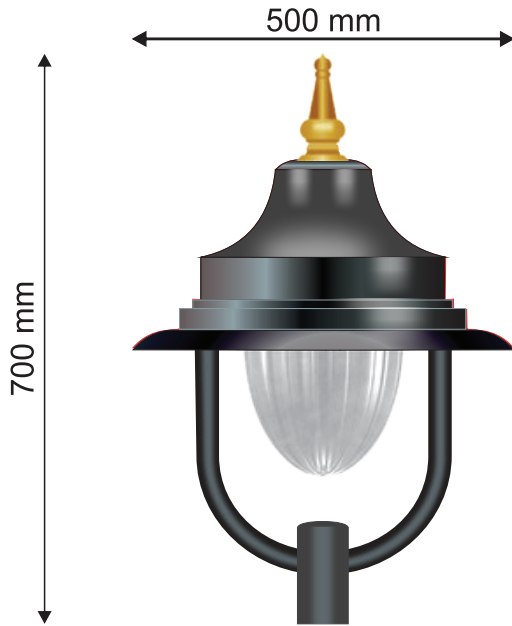

# Post Top Lights

**MODEL : 1PTL**

Watts	Lumens	Dia Size
50/100W	6000/12000Lumens	60/75mm

**MODEL : 2PTL**

Watts	Lumens	Dia Size
50W	6000Lumens	60mm

**Led: BRIDGELUX/OSRAM; CCT: WW/NW/CW  
Body: ALUMINIUM**

**MODEL : 3PTL**

Watts	Lumens	Dia Size
36W	4320Lumens	60mm

**MODEL : 4PTL**

Watts	Lumens	Dia Size
36W	4320Lumens	75mm

**Led: BRIDGELUX/OSRAM; CCT: WW/NW/CW  
Body: ALUMINIUM & MS**

**MODEL : 5PTL**

Watts	Lumens	Dia Size
50W	6000Lumens	60mm

**MODEL : 6PTL**

Watts	Lumens	Dia Size
50W	6000Lumens	60mm

**MODEL : 7PTL**

Watts	Lumens	Dia Size
50/100W	6000/12000Lumens	38mm

**MODEL : 8PTL**

Watts	Lumens	Dia Size
50W	6000Lumens	38mm

**Led: BRIDGELUX/OSRAM; CCT: WW/NW/CW  
Body: ALUMINIUM**

**MODEL : 9PTL**

Watts	Lumens	Dia Size
50W	6000Lumens	60mm

**MODEL : 10PTL**

Watts	Lumens	Dia Size
50W	6000Lumens	60mm

**MODEL : 11PTL**

Watts	Lumens	Dia Size
36W	4320Lumens	60mm

**MODEL : 12PTL**

Watts	Lumens	Dia Size
50W	6000Lumens	75mm