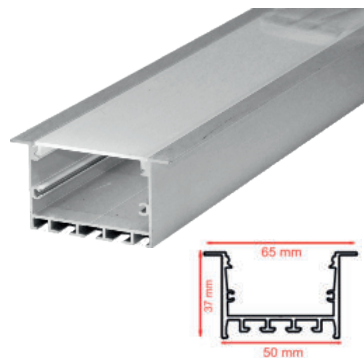

MODEL: 50mm CONCEALED