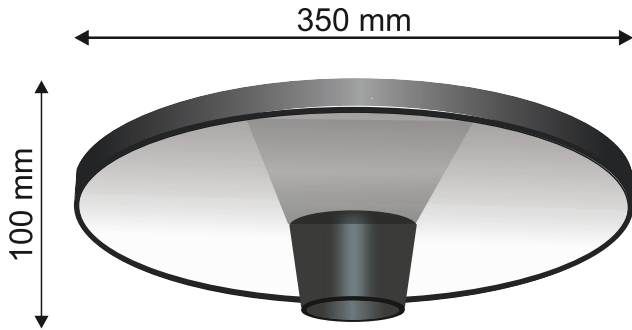

**MODEL : 6PTL**

Watts	Lumens	Dia Size
50W	6000Lumens	60mm

**MODEL : 7PTL**

Watts	Lumens	Dia Size
50/100W	6000/12000Lumens	38mm

**MODEL : 8PTL**

Watts	Lumens	Dia Size
50W	6000Lumens	38mm

**Led: BRIDGELUX/OSRAM; CCT: WW/NW/CW  
Body: ALUMINIUM**

**MODEL : 9PTL**

Watts	Lumens	Dia Size
50W	6000Lumens	60mm

**MODEL : 10PTL**

Watts	Lumens	Dia Size
50W	6000Lumens	60mm

**MODEL : 11PTL**

Watts	Lumens	Dia Size
36W	4320Lumens	60mm

**MODEL : 12PTL**

Watts	Lumens	Dia Size
50W	6000Lumens	75mm