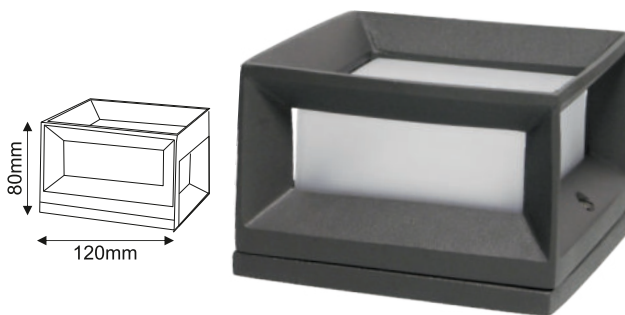

MODEL : 3GTL

Watts	Size	Colour	Body
7W	80mm X 120mm	Black	Cast Aluminium

MOUNTING : WALL MOUNT & BASE MOUNT