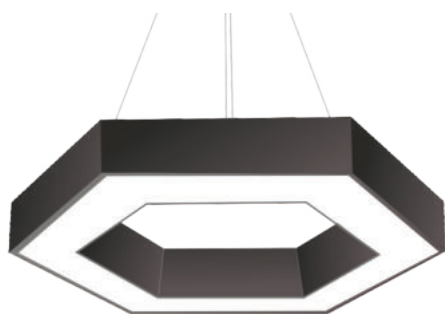

Hexagonal

Watts	Dimensions (mm)
30/45/60/75/ 90/120/150W	300/450/600/750/ 900/1200/1500 (W-50 X H-70)