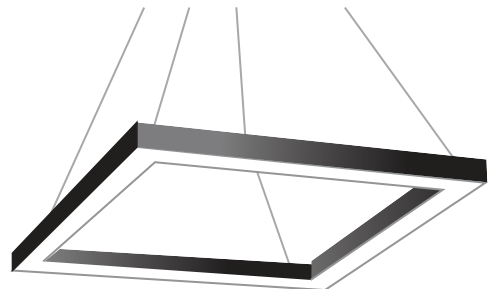

Square

Watts	Dimensions (mm)
40/80/120/240W	300 X 300/600 X 600/ 1200 X 1200/1800 X 1800 (W-50 X H-70)