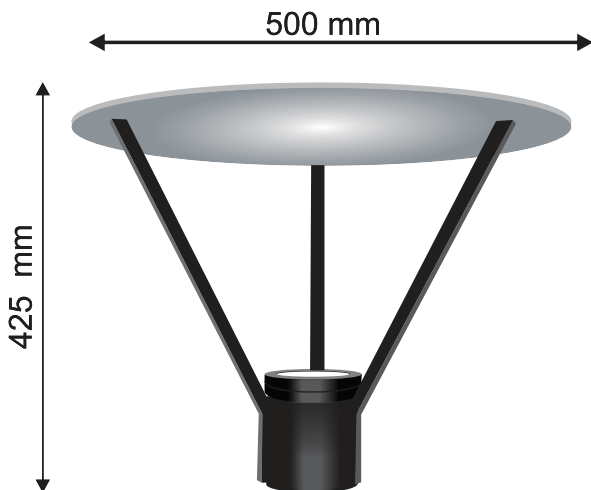

# Post Top Lights

**MODEL : 1PTL**

Watts	Lumens	Dia Size
50/100W	6000/12000Lumens	60/75mm

**MODEL : 2PTL**

Watts	Lumens	Dia Size
50W	6000Lumens	60mm

**Led: BRIDGELUX/OSRAM; CCT: WW/NW/CW  
Body: ALUMINIUM**