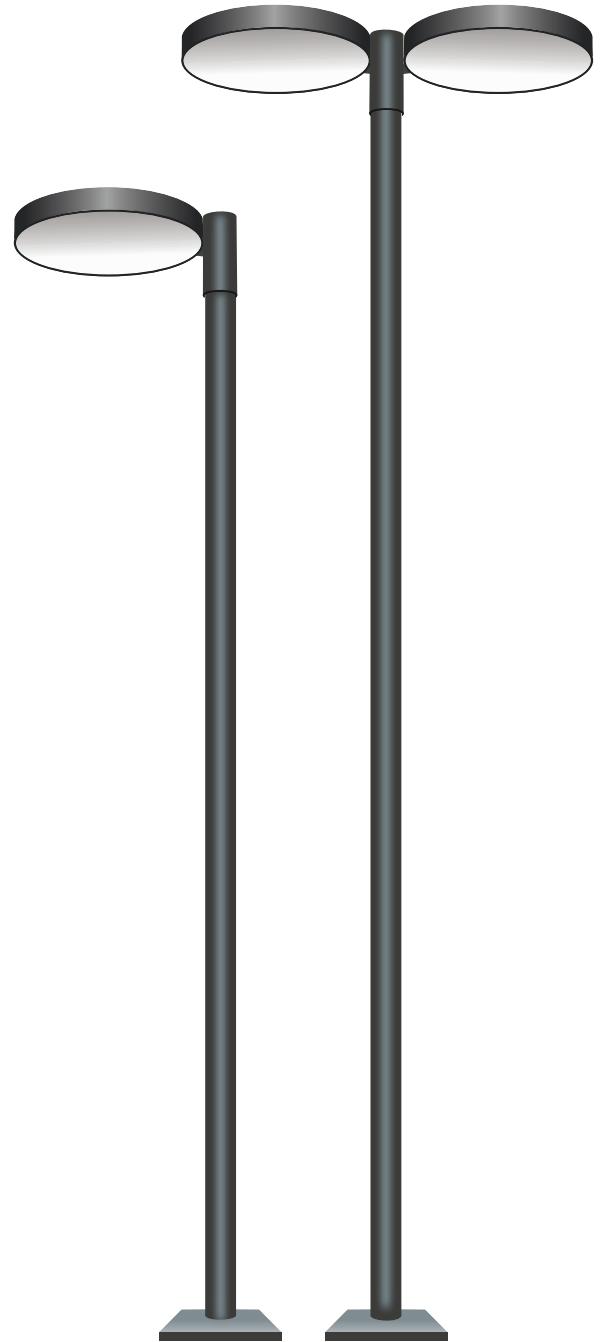

**Body: ALUMINIUM & G.I. POLE; CCT: WW/NW/CW**

**MODEL : 9TPL**

Product Code	Watts	Height(mm)	Pole Dia(mm)
9TPL - A	24W	1800	100 X 100mm
9TPL - B	36W	2400	100 X 100mm
9TPL - C	50W	3000	100 X 100mm

**MODEL : 10TPL**

Product Code	Watts	Height	Pole Dia (mm)
10TPL - A	24W	1800	150 X 100mm
10TPL - B	36W	2400	150 X 100mm
10TPL - C	50W	3000	150 X 100mm

**Body: ALUMINIUM & G.I. POLE; CCT: WW/NW/CW**

**MODEL : 11TPL**

Product Code	Watts	Height(mm)	Pole Dia Ø
11TPL - A	36W	2400	Ø75mm
11TPL - B	36W	3000	Ø75mm
11TPL - C	36W	2400	Ø114 & Ø75
11TPL - D	36W	3000	Ø114 & Ø75

**MODEL : 12TPL**

Product Code	Watts	Height(mm)	Pole Dia Ø
12TPL - A	36W	2400	Ø75mm
12TPL - B	36W	3000	Ø75mm
12TPL - C	36W	2400	Ø114 & Ø75
12TPL - D	36W	3000	Ø114 & Ø75

**Body: ALUMINIUM & G.I. POLE; CCT: WW/NW/CW**

**MODEL : 13TPL**

Product Code	Watts	Height(mm)	Pole Dia Ø
13TPL - A	50W	2400	Ø 60mm
13TPL - B	50W	3000	Ø 60mm
13TPL - C	50W	3600	Ø 60mm

**MODEL : 14TPL**

Product Code	Watts	Height(mm)	Pole Dia Ø
14TPL - A	50W	2400	Ø 60mm
14TPL - B	100W	2400	Ø 60mm
14TPL - C	50W	3000	Ø 60mm
14TPL - D	100W	3000	Ø 60mm
14TPL - E	50W	3600	Ø 60mm
14TPL - F	100W	3600	Ø 60mm