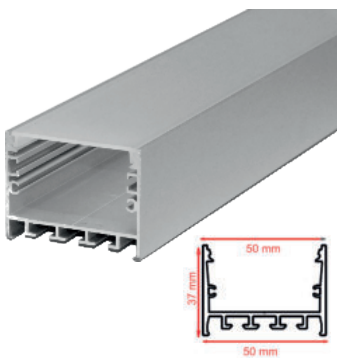

# Profile Lights

MODEL: 17mm SURFACE

MODEL: 17mm CONCEALED

MODEL: 16mm CORNER

MODEL: 10mm SURFACE

MODEL: 10mm CONCEALED

MODEL: 35mm SURFACE

MODEL: 35mm CONCEALED