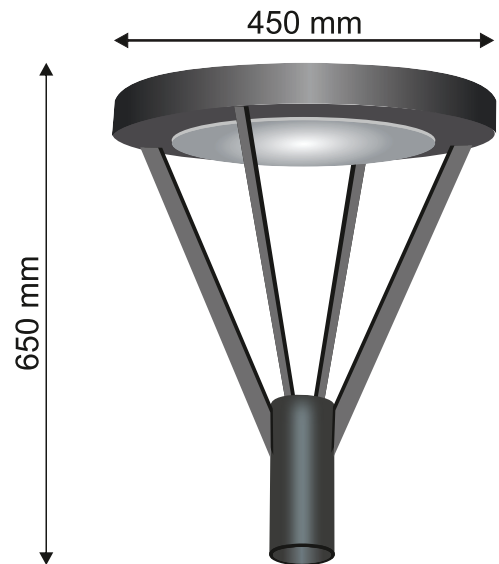

**MODEL : 6PTL**

Watts	Lumens	Dia Size
50W	6000Lumens	60mm

**MODEL : 7PTL**

Watts	Lumens	Dia Size
50/100W	6000/12000Lumens	38mm

**MODEL : 8PTL**

Watts	Lumens	Dia Size
50W	6000Lumens	38mm

**Led: BRIDGELUX/OSRAM; CCT: WW/NW/CW  
Body: ALUMINIUM**

**MODEL : 9PTL**

Watts	Lumens	Dia Size
50W	6000Lumens	60mm

**MODEL : 10PTL**

Watts	Lumens	Dia Size
50W	6000Lumens	60mm

**MODEL : 11PTL**

Watts	Lumens	Dia Size
36W	4320Lumens	60mm

**MODEL : 12PTL**

Watts	Lumens	Dia Size
50W	6000Lumens	75mm