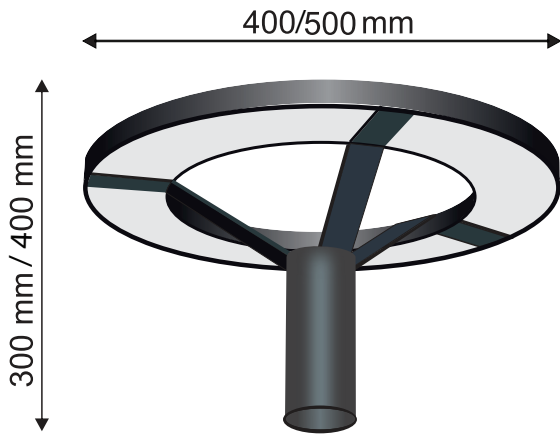

MODEL : 1PTL

Watts	Lumens	Dia Size
50/100W	6000/12000Lumens	60/75mm