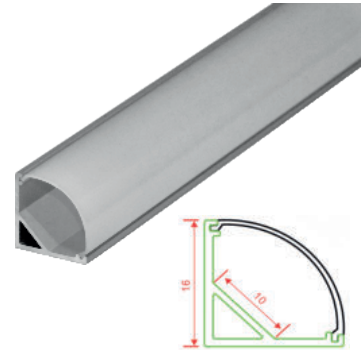

MODEL: 16mm CORNER