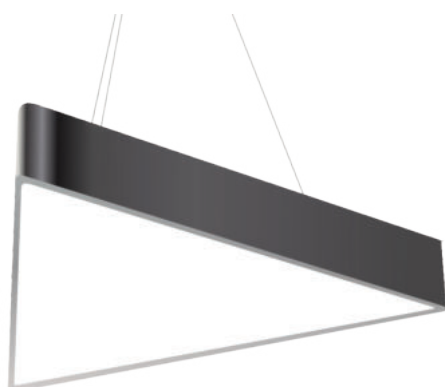

Triangle Drum

Watts	Dimensions (mm)
30/36/40/50/80/120W	300/450/600 750/900/1200 (H-75)