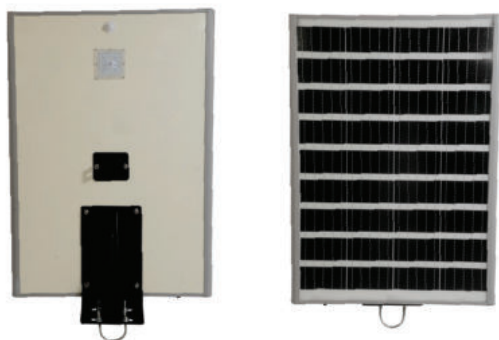

MODEL : ALL IN ONE