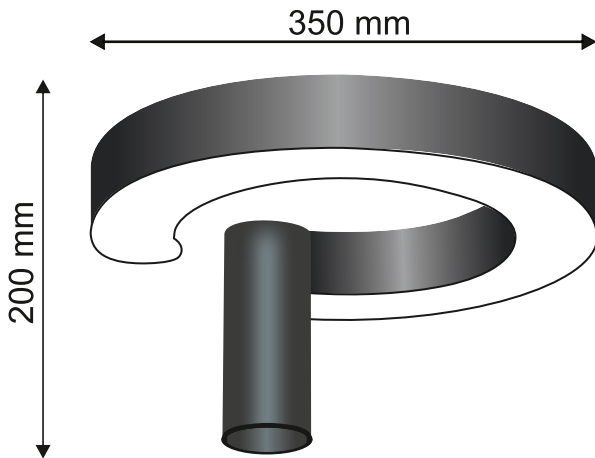

MODEL : 11PTL

Watts	Lumens	Dia Size
36W	4320Lumens	60mm