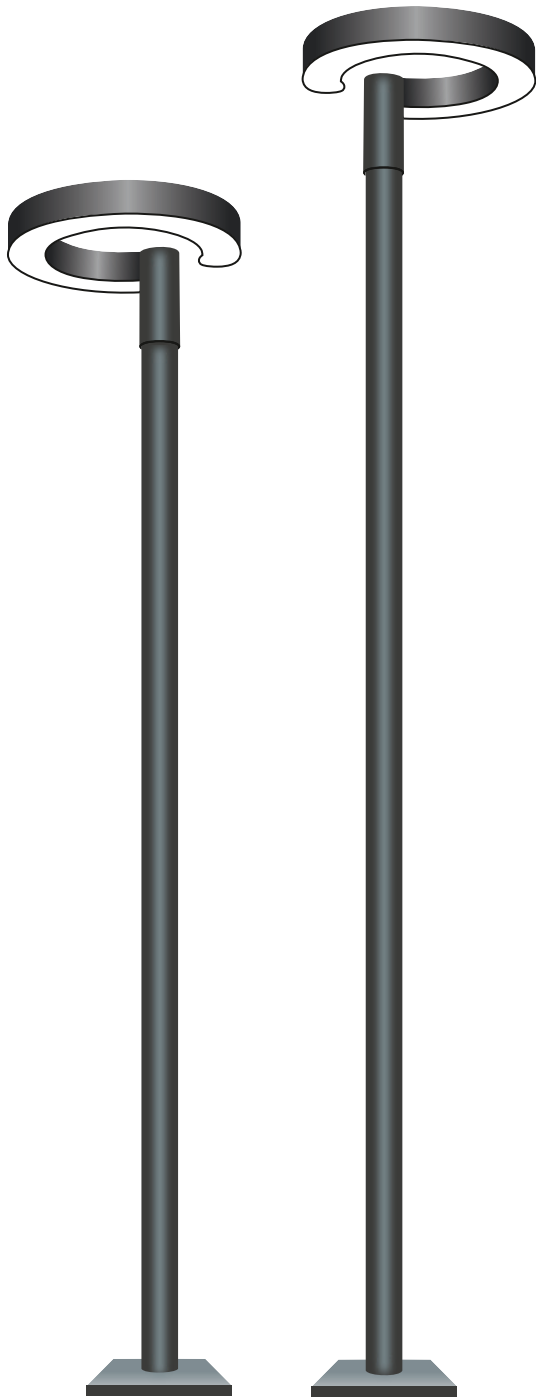

Product Code	Watts	Height	Pole Dia (mm)
10TPL - A	24W	1800	150 X 100mm
10TPL - B	36W	2400	150 X 100mm
10TPL - C	50W	3000	150 X 100mm

**Body: ALUMINIUM & G.I. POLE; CCT: WW/NW/CW**

**MODEL : 11TPL**

Product Code	Watts	Height(mm)	Pole Dia Ø
11TPL - A	36W	2400	Ø75mm
11TPL - B	36W	3000	Ø75mm
11TPL - C	36W	2400	Ø114 & Ø75
11TPL - D	36W	3000	Ø114 & Ø75

**MODEL : 12TPL**

Product Code	Watts	Height(mm)	Pole Dia Ø
12TPL - A	36W	2400	Ø75mm
12TPL - B	36W	3000	Ø75mm
12TPL - C	36W	2400	Ø114 & Ø75
12TPL - D	36W	3000	Ø114 & Ø75

**Body: ALUMINIUM & G.I. POLE; CCT: WW/NW/CW**

**MODEL : 13TPL**

Product Code	Watts	Height(mm)	Pole Dia Ø
13TPL - A	50W	2400	Ø 60mm
13TPL - B	50W	3000	Ø 60mm
13TPL - C	50W	3600	Ø 60mm

**MODEL : 14TPL**

Product Code	Watts	Height(mm)	Pole Dia Ø
14TPL - A	50W	2400	Ø 60mm
14TPL - B	100W	2400	Ø 60mm
14TPL - C	50W	3000	Ø 60mm
14TPL - D	100W	3000	Ø 60mm
14TPL - E	50W	3600	Ø 60mm
14TPL - F	100W	3600	Ø 60mm

**Body: ALUMINIUM & G.I. POLE; CCT: WW/NW/CW**

**MODEL : 15TPL**

Product Code	Watts	Height(mm)	Pole Dia Ø
15TPL - A	36W	2400	Ø60mm
15TPL - B	36W	3000	Ø60mm
15TPL - C	36W	3600	Ø60mm

**MODEL : 16TPL**

Product Code	Watts	Height(mm)	Pole Dia Ø
16TPL - A	50W	2400	Ø75mm
16TPL - B	50W	3000	Ø75mm
16TPL - C	50W	2400	Ø114 & Ø75
16TPL - D	50W	3000	Ø114 & Ø75