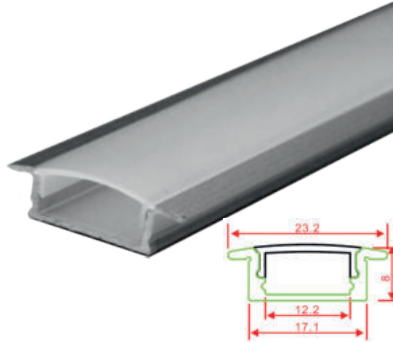

MODEL: 17mm CONCEALED