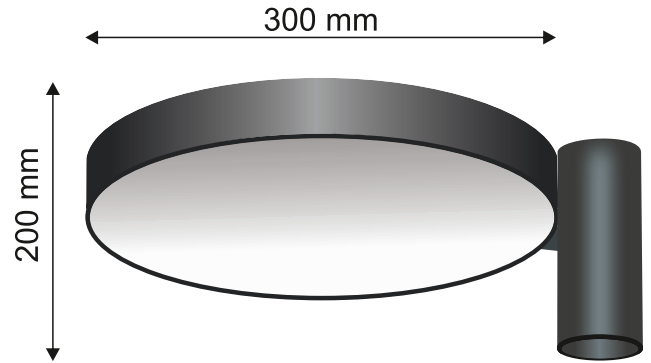

MODEL : 10PTL

Watts	Lumens	Dia Size
50W	6000Lumens	60mm