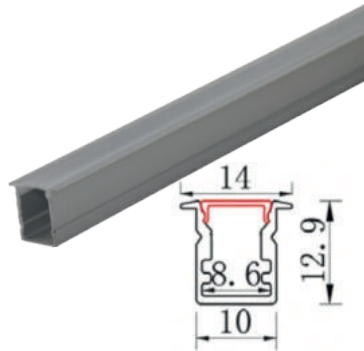

# Profile Lights

MODEL: 17mm SURFACE

MODEL: 17mm CONCEALED

MODEL: 16mm CORNER

MODEL: 10mm SURFACE

MODEL: 10mm CONCEALED

MODEL: 35mm SURFACE

MODEL: 35mm CONCEALED