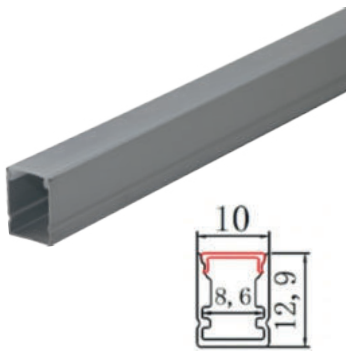

# Profile Lights

MODEL: 17mm SURFACE

MODEL: 17mm CONCEALED

MODEL: 16mm CORNER

MODEL: 10mm SURFACE

MODEL: 10mm CONCEALED

MODEL: 35mm SURFACE

MODEL: 35mm CONCEALED