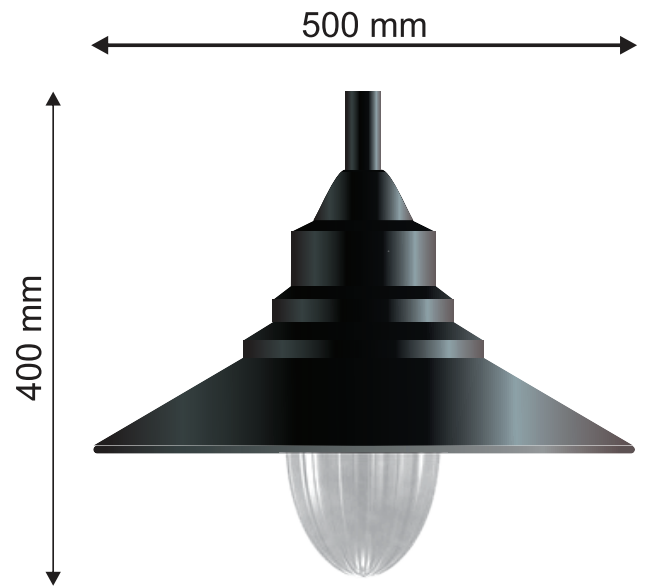

# Post Top Lights

**MODEL : 1PTL**

Watts	Lumens	Dia Size
50/100W	6000/12000Lumens	60/75mm

**MODEL : 2PTL**

Watts	Lumens	Dia Size
50W	6000Lumens	60mm

**Led: BRIDGELUX/OSRAM; CCT: WW/NW/CW  
Body: ALUMINIUM**

**MODEL : 3PTL**

Watts	Lumens	Dia Size
36W	4320Lumens	60mm

**MODEL : 4PTL**

Watts	Lumens	Dia Size
36W	4320Lumens	75mm

**Led: BRIDGELUX/OSRAM; CCT: WW/NW/CW  
Body: ALUMINIUM & MS**

**MODEL : 5PTL**

Watts	Lumens	Dia Size
50W	6000Lumens	60mm

**MODEL : 6PTL**

Watts	Lumens	Dia Size
50W	6000Lumens	60mm

**MODEL : 7PTL**

Watts	Lumens	Dia Size
50/100W	6000/12000Lumens	38mm

**MODEL : 8PTL**

Watts	Lumens	Dia Size
50W	6000Lumens	38mm

**Led: BRIDGELUX/OSRAM; CCT: WW/NW/CW  
Body: ALUMINIUM**