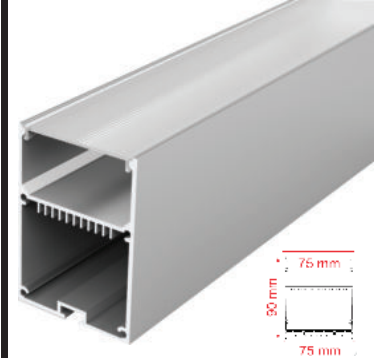

MODEL: 75 X 90