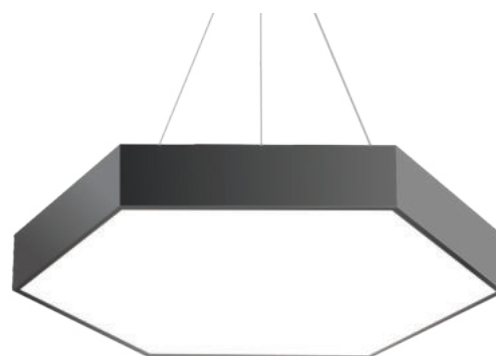

Hexagonal Drum

Watts	Dimensions (mm)
30/36/40/50/80/120W	300/450/600 750/900/1200 (H-75)

Led: EDISON/BRIDGELUX; Driver: BIS/PHILIPS/FULHAM; CCT: WW/NW/CW
Body: ALUMINIUM & ACRYLIC; Colour: BLACK/GRAY/WHITE; Mounting: SUSPENDED & SURFACE