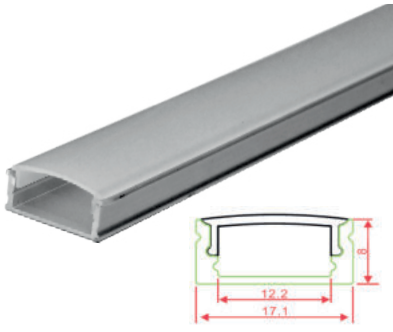

MODEL: 17mm SURFACE