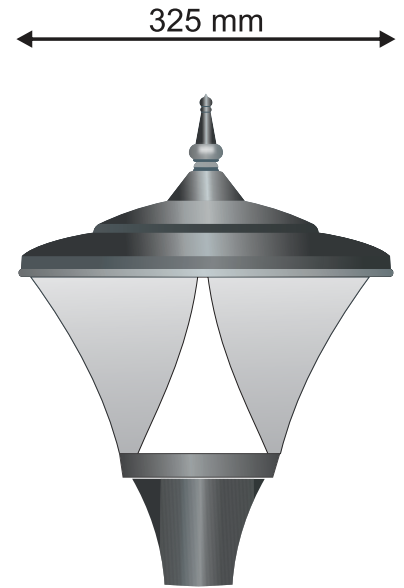

# Post Top Lights

**MODEL : 1PTL**

Watts	Lumens	Dia Size
50/100W	6000/12000Lumens	60/75mm

**MODEL : 2PTL**

Watts	Lumens	Dia Size
50W	6000Lumens	60mm

**Led: BRIDGELUX/OSRAM; CCT: WW/NW/CW  
Body: ALUMINIUM**

**MODEL : 3PTL**

Watts	Lumens	Dia Size
36W	4320Lumens	60mm

**MODEL : 4PTL**

Watts	Lumens	Dia Size
36W	4320Lumens	75mm

**Led: BRIDGELUX/OSRAM; CCT: WW/NW/CW  
Body: ALUMINIUM & MS**

**MODEL : 5PTL**

Watts	Lumens	Dia Size
50W	6000Lumens	60mm

**MODEL : 6PTL**

Watts	Lumens	Dia Size
50W	6000Lumens	60mm

**MODEL : 7PTL**

Watts	Lumens	Dia Size
50/100W	6000/12000Lumens	38mm

**MODEL : 8PTL**

Watts	Lumens	Dia Size
50W	6000Lumens	38mm

**Led: BRIDGELUX/OSRAM; CCT: WW/NW/CW  
Body: ALUMINIUM**