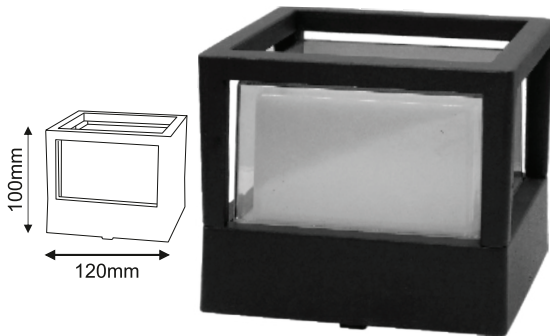

MODEL : 1GTL

Watts	Size	Colour	Body
7W	100mm X 120mm	Gray	Cast Aluminium

MOUNTING : WALL MOUNT & BASE MOUNT