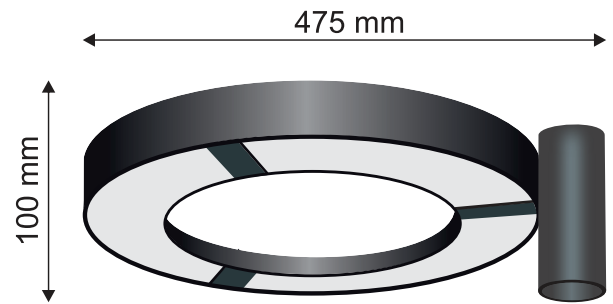

# Post Top Lights

**MODEL : 1PTL**

Watts	Lumens	Dia Size
50/100W	6000/12000Lumens	60/75mm

**MODEL : 2PTL**

Watts	Lumens	Dia Size
50W	6000Lumens	60mm

**Led: BRIDGELUX/OSRAM; CCT: WW/NW/CW  
Body: ALUMINIUM**