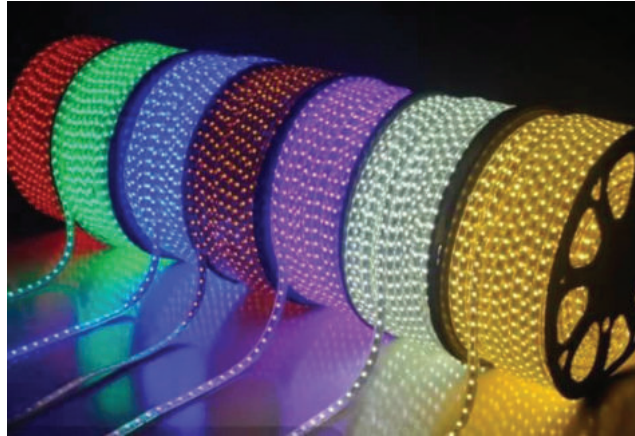

MODEL : ROPE120

Watts	Dimensions	PCB Size	Input Volt.	Lumens	IP Rating
10W per mtr	11 X 6mm	8mm	200-240VAC	750Lm +-10%.	IP65

Length/ Roll : 50mtrs

No. of Led's : 2835/120 led/mtr

CCT:WW/NW/CW/R/G/B/RGB/PINK/ORANGE/ICE BLUE/TIRANGA