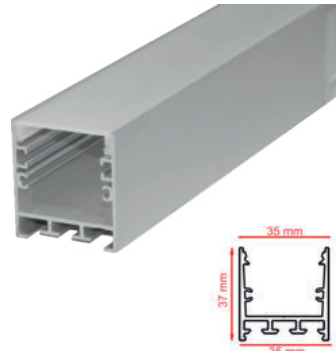

# Profile Lights

MODEL: 17mm SURFACE

MODEL: 17mm CONCEALED

MODEL: 16mm CORNER

MODEL: 10mm SURFACE

MODEL: 10mm CONCEALED

MODEL: 35mm SURFACE

MODEL: 35mm CONCEALED