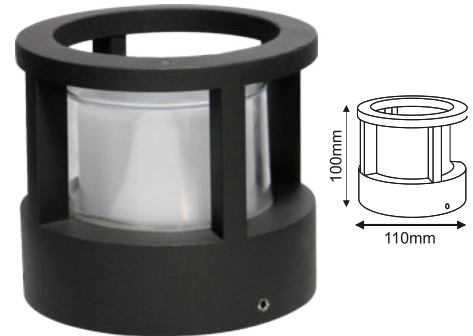

Size	Colour	Body	Pipe Dia
350mm X 175mm	Black	Aluminium	Base Mount

BASE : B22

**MODEL : 1GTL**

Watts	Size	Colour	Body
7W	100mm X 120mm	Gray	Cast Aluminium

MOUNTING : WALL MOUNT & BASE MOUNT

**MODEL : 2GTL**