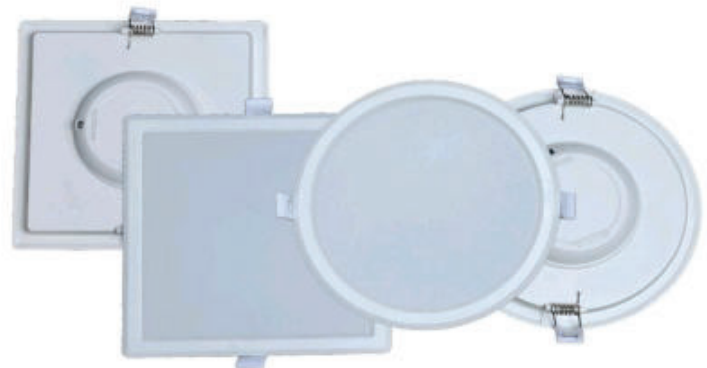

## PC

Watts	Outer	Cutout	Height
8W	105mm	95mm	25mm
12W	150mm	135mm	25mm
18W	170mm	150mm	25mm
22W	200mm	185mm	25mm

BODY : POLY CARBONATE

MODEL : SPCDL

MODEL : RPCDL

Led: EDISON/BRIDGELUX; Driver: BIS/PHILIPS; CCT: WW/NW/CW/3in1  
Beam Angle: 120°; IP Rating: IP20