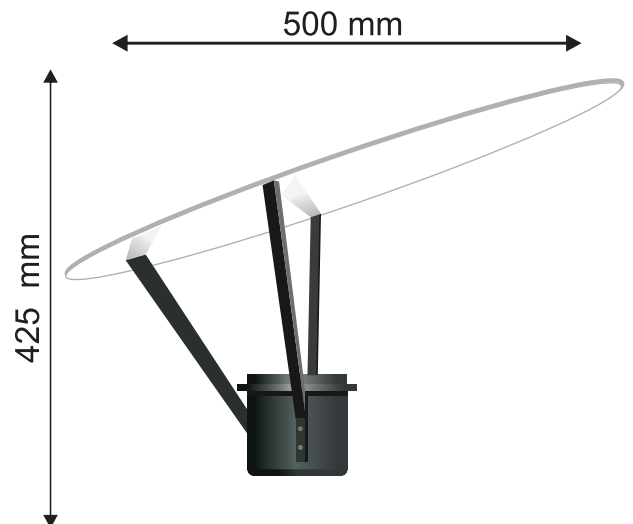

# Post Top Lights

**MODEL : 1PTL**

Watts	Lumens	Dia Size
50/100W	6000/12000Lumens	60/75mm

**MODEL : 2PTL**

Watts	Lumens	Dia Size
50W	6000Lumens	60mm

**Led: BRIDGELUX/OSRAM; CCT: WW/NW/CW  
Body: ALUMINIUM**

**MODEL : 3PTL**

Watts	Lumens	Dia Size
36W	4320Lumens	60mm

**MODEL : 4PTL**

Watts	Lumens	Dia Size
36W	4320Lumens	75mm

**Led: BRIDGELUX/OSRAM; CCT: WW/NW/CW  
Body: ALUMINIUM & MS**

**MODEL : 5PTL**

Watts	Lumens	Dia Size
50W	6000Lumens	60mm