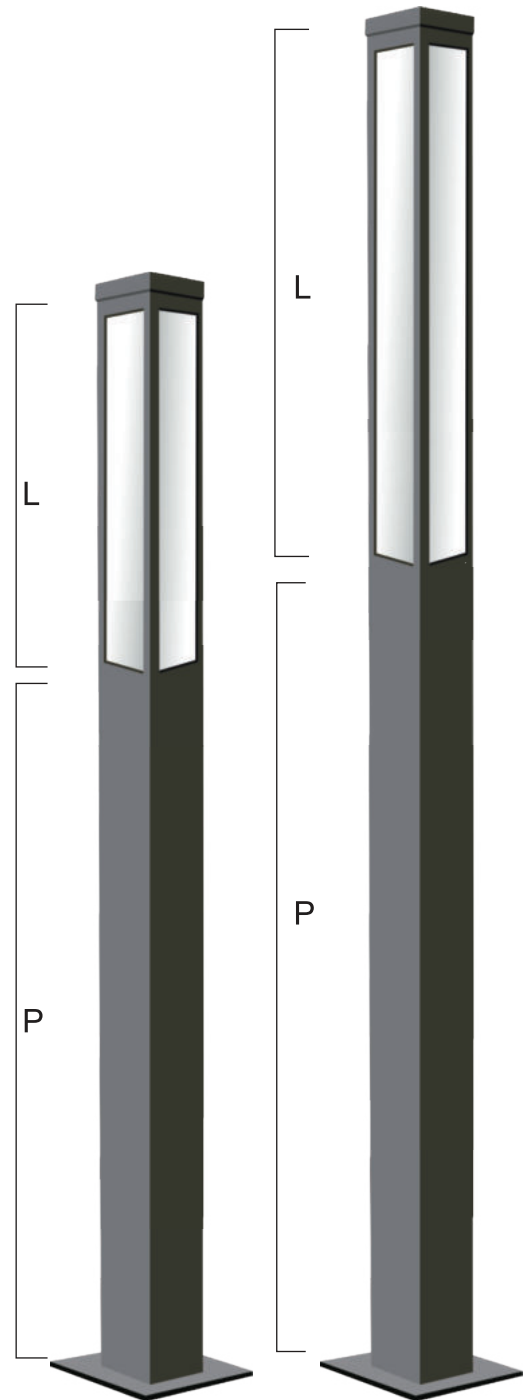

MODEL : 6TPL

Product Code	Watts	Height(mm)	(P+L)	Pole Dia(mm)
5TPL - A	12W	1200	(900+300)	75mm
5TPL - B	24W	1800	(1200+600)	75mm
5TPL - C	36W	2400	(1500+900)	75mm
5TPL - D	24W	1800	(1200+600)	100mm
5TPL - E	50W	2400	(1500+900)	100mm
5TPL - F	50W	3000	(2100+900)	100mm

Product Code	Watts	Height	(P+L)	Pole Dia (mm)
6TPL - A	24W	1800mm	(1200+600)	100mm
6TPL - B	36W	2400mm	(1500+900)	100mm
6TPL - C	50W	3000mm	(1800+1200)	100mm

Body: ALUMINIUM & G.I. POLE; CCT: WW/NW/CW