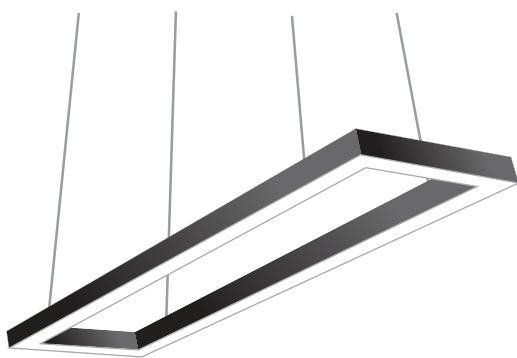

Rectangle

Watts	Dimensions (mm)
60/90/120/150/180W	600 X 300/900 X 450/1200 X 600 / 1500 X 750/1800 X 900 (W-50 X H-70)